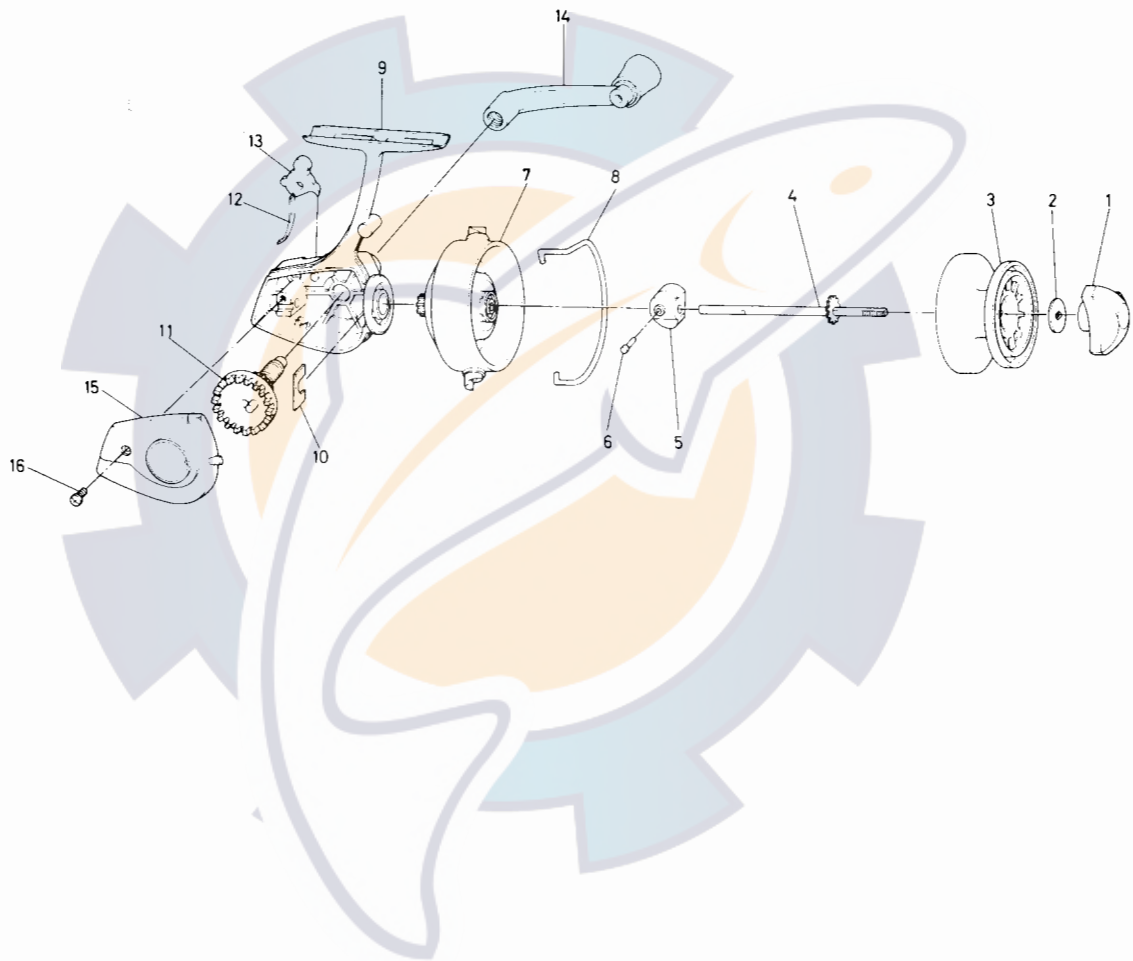

**SPINNING REEL 401A**

Key No.	Parts No.	Parts Name
1	6-441-3501	Drag knob
2	6-374-7901	Drag washer
3	6-730-8001	Spool
4	6-710-5301	Main shaft
5	6-480-5101	Oscillating slider
6	6-490-4411	Oscillating slider pin
7	6-735-2502	Rotor
8	6-220-2331	Bail

Key No.	Parts No.	Parts Name
9	6-192-8902	Body
10	6-632-4011	Pinion retainer
11	6-412-8901	Drive gear
12	6-150-6201	Anti-reverse claw spring
13	6-111-6101	Anti-reverse claw
14	6-745-7501	Handle
15	6-706-4102	Body cover
16	6-351-1103	Body cover screw